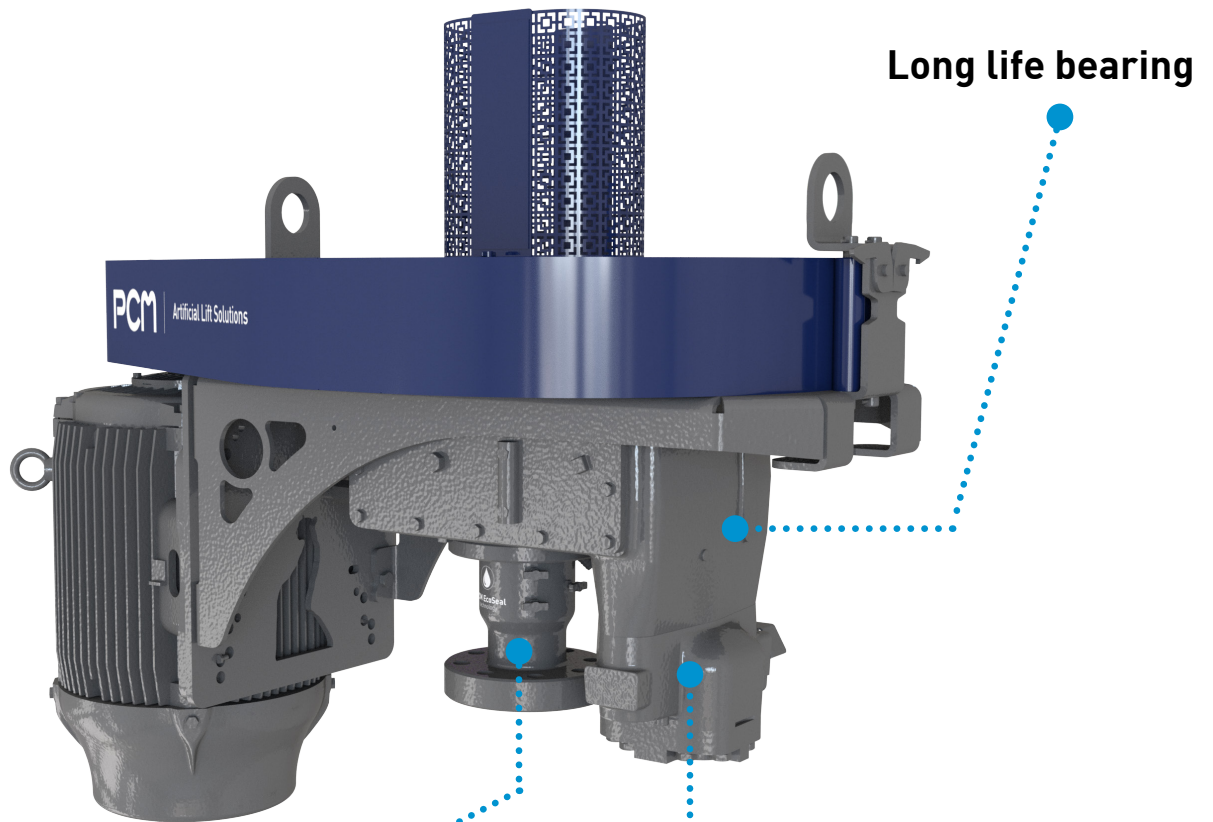

PCM ELECTRICAL DRIVEHEADS

PCM DRIVEHEADS CG SERIES OVERVIEW

Long life bearing

PCM EcoSeal Technology

Low maintenance seal

Robust and safe
hydraulic brake